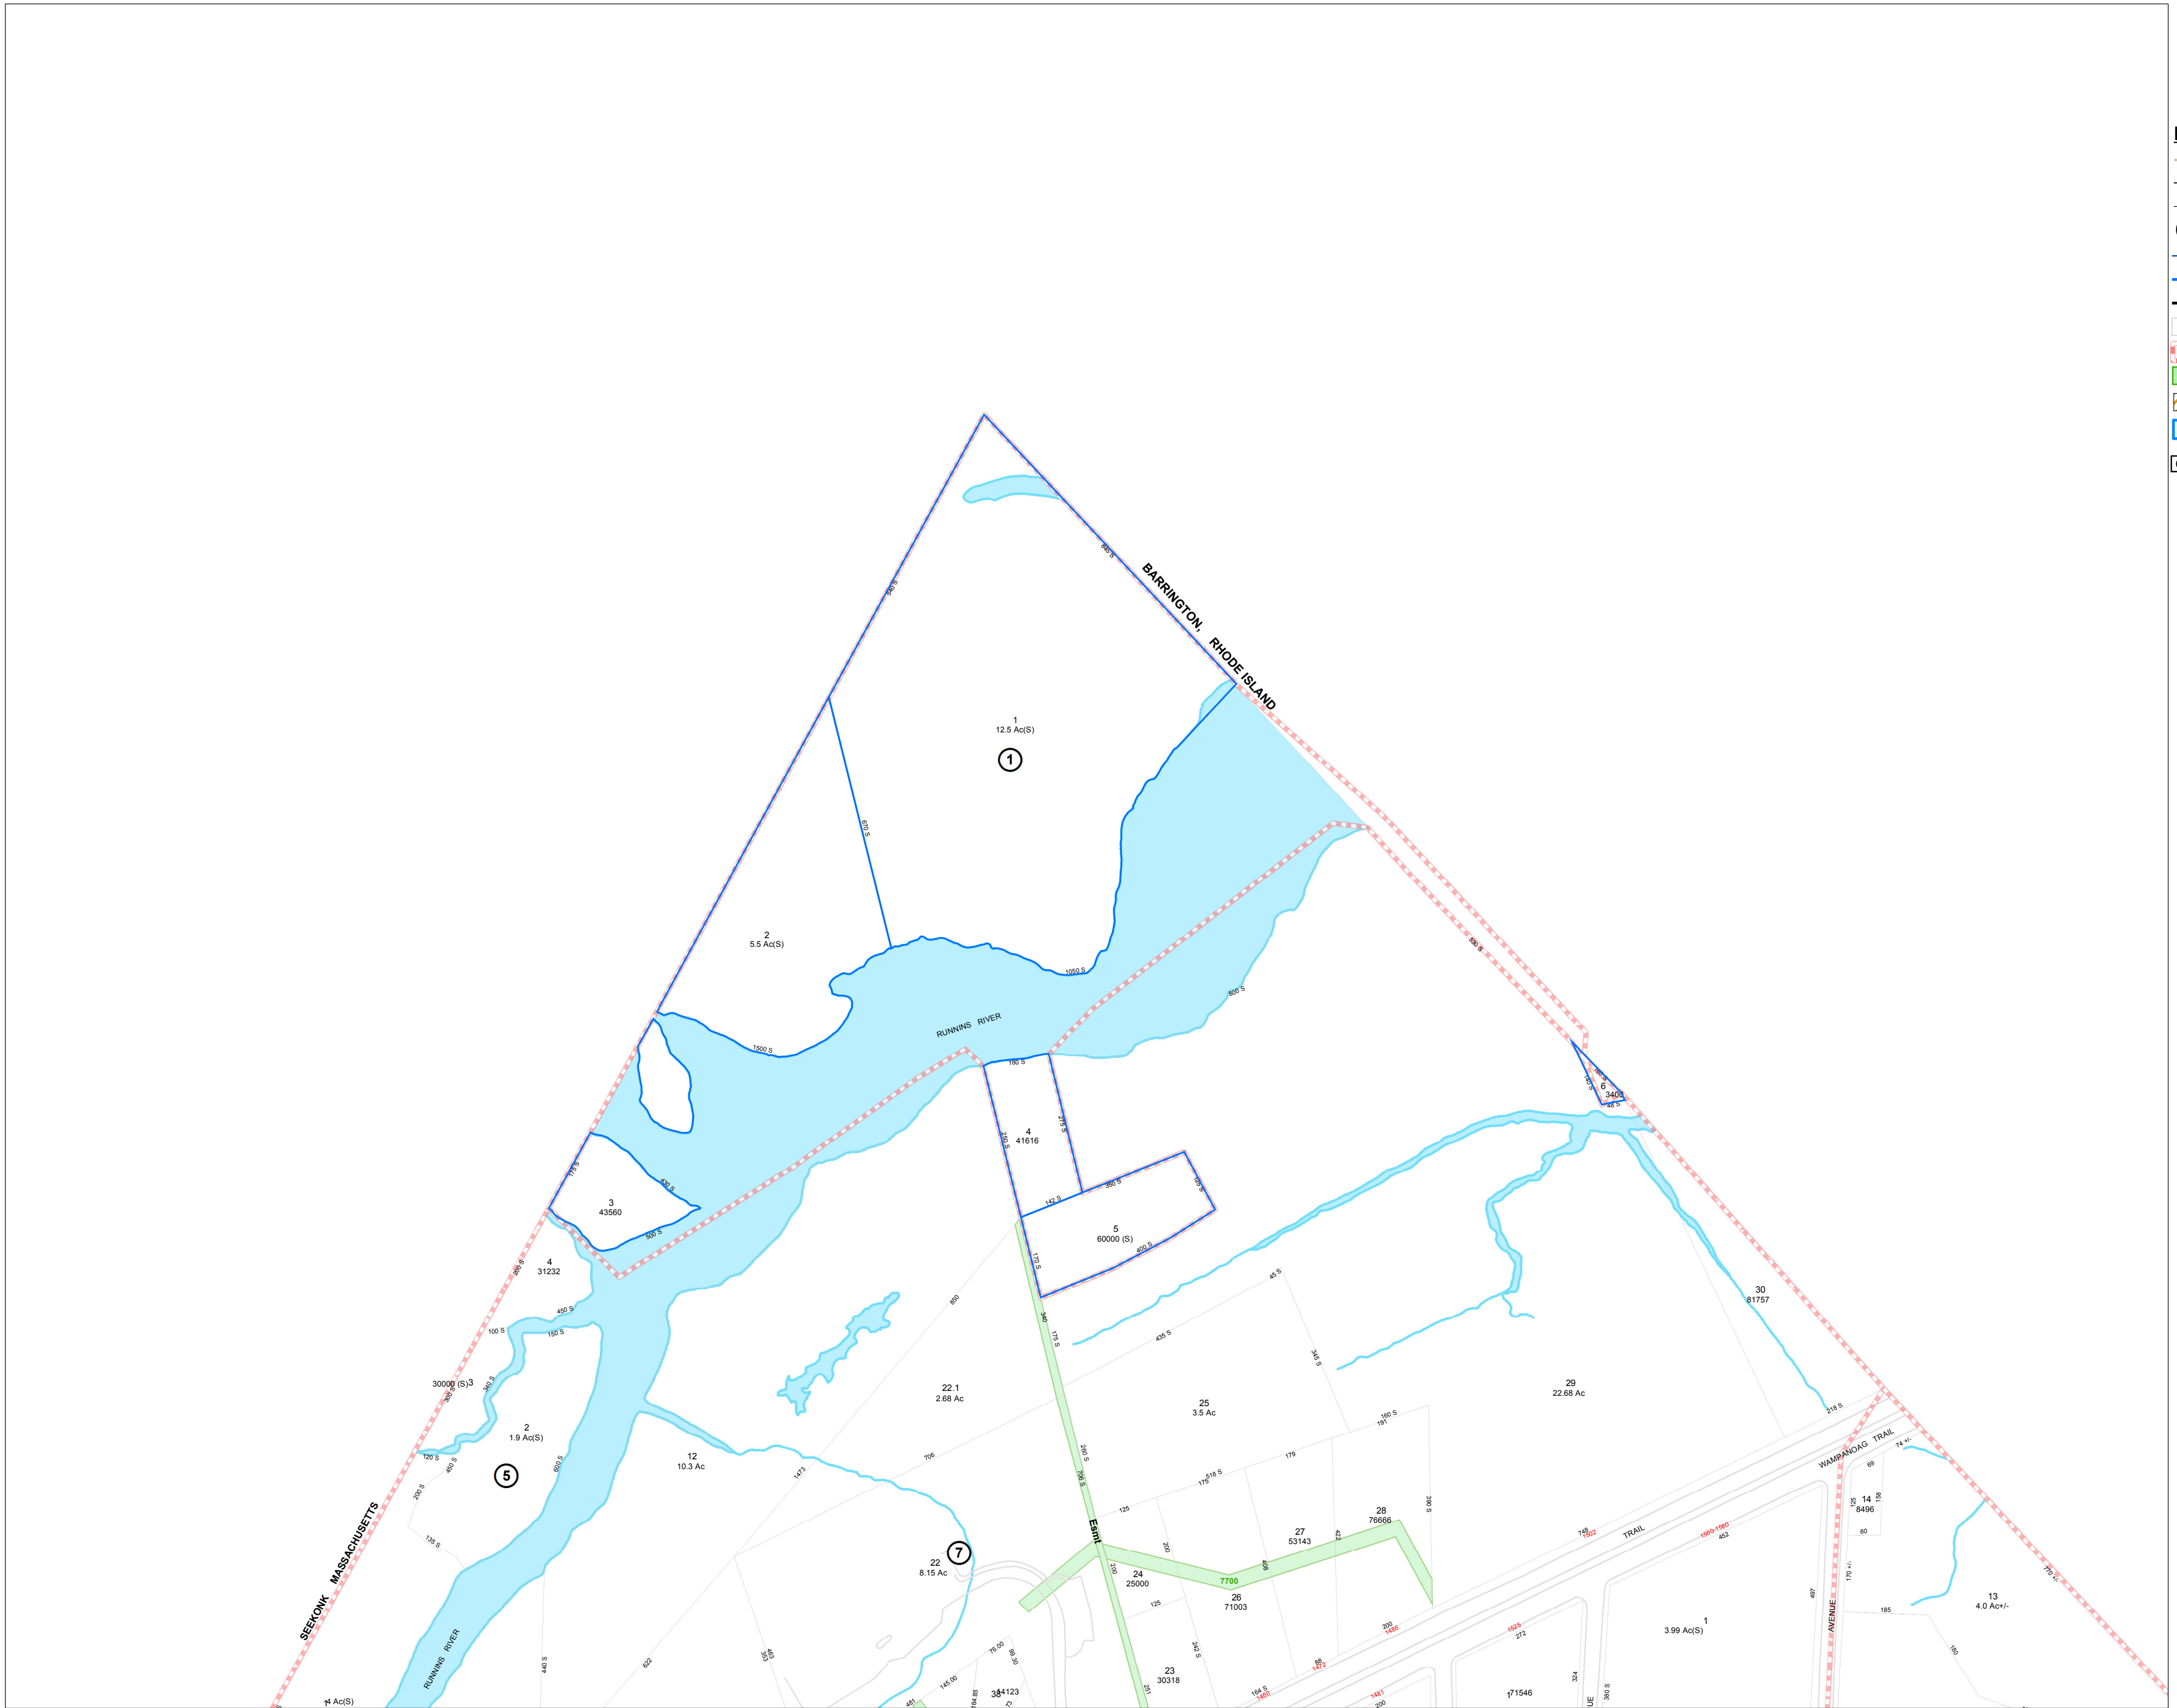

Legend

- Dirt Roads
- Railroad Lines
- AnnoArrows
- BlockIDPoints
- Channel Line
- Harbor Line
- Town Line
- Parcel Boundaries
- MapBoundaries
- Easements
- Paper Street
- Parcels located on this Map
- Historical Cemetery

City of East Providence, Rhode Island
Assessors Map
NOT FOR CONVEYANCE OF TITLE

MAP NUMBER
911
December 31, 2011