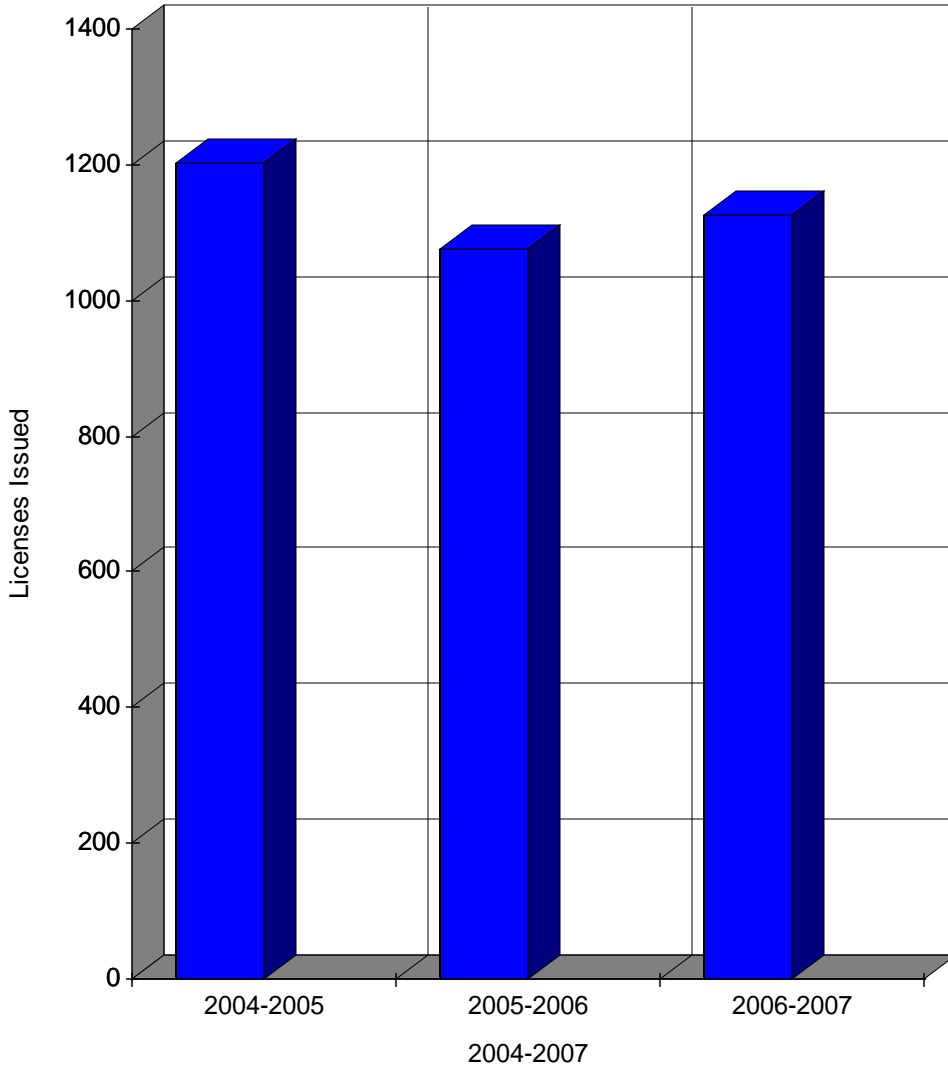

### Dog Licenses 2004-2007

Licensing Period: 5/1-4/30

2004-2005	2005-2006	*2006-2007
1203	1077	1127

\*Licenses issued for 2006-2007 only reflects from May 1<sup>st</sup> of 2006, to January 31<sup>st</sup> of 2007; a quarter of a licensing period is missing.